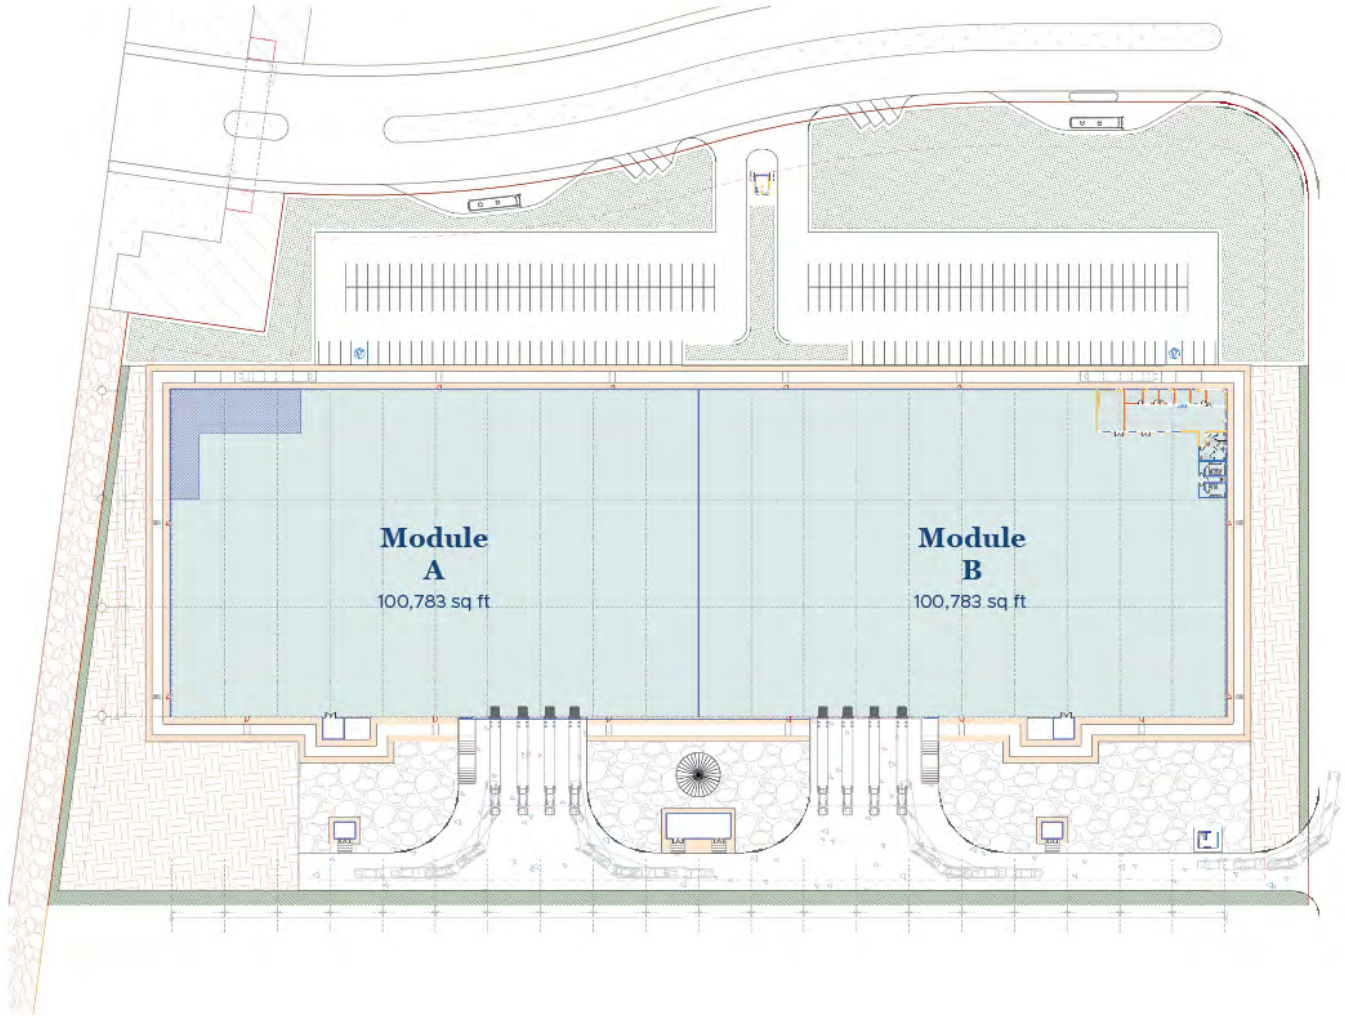

Torreon
237km • 147 miles

Layout:

Spec Encantada 201,567 SQ. FT.

Building Specs

*Per module

Total Build

201,567sq ft
*(100,783 sq ft)

Min - Max Clear Height

30' Feet

Loading

*4 Docks
*1 Ramps

Office Space

*4,305 sq ft

Electrical Capacity

*500 KVA

Fire Protection