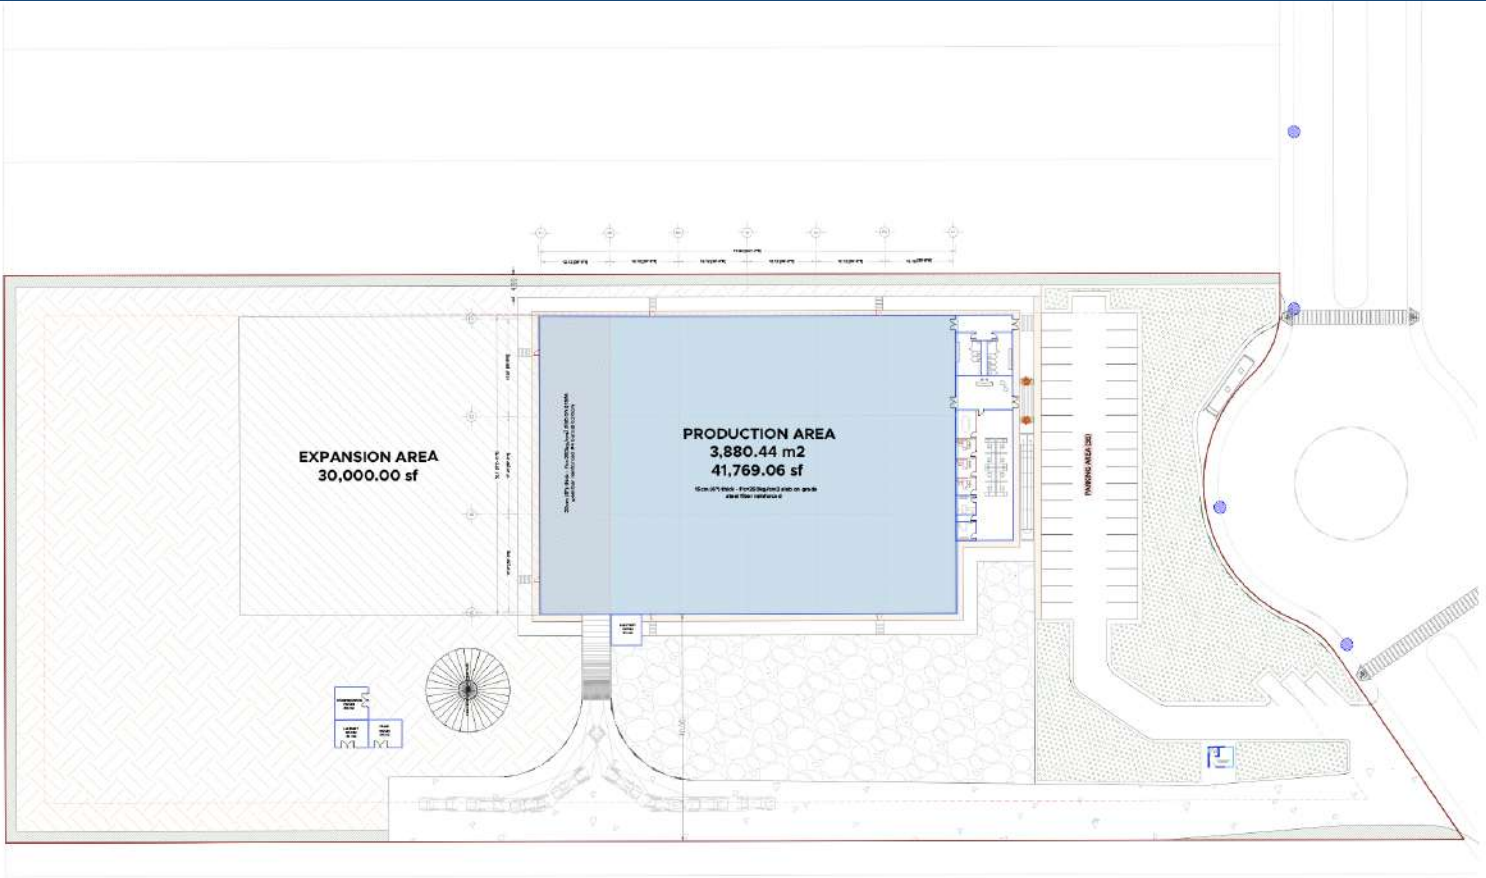

Available for immediate occupancy | Class A Industrial Park

47,613 SQ. FT.

Located in Piedras Negras, Coahuila

Distance from Piedras Negras Sur Industrial Park

Saltillo

432km • 268 miles

Monterrey

384km • 238 miles

Eagle Pass - Texas Border

4 km • 3 miles

Nuevo Laredo - Texas Border

172km • 106 miles

San Antonio, Tx. USA

251km • 156 miles

Layout:

Spec Piedras Negras 47,613 SQ. FT.

Building Specs

**Total
Build**

47,613 sq ft

**Min - Max
Clear Height**

30' Feet

Loading

1 Dock

Office Space

4,305 sq ft

**Electrical
Capacity**

1,500 KVA

**Fire
Protection**

Hoses and
Cabinets

SCAN FOR TECHNICAL DETAILS